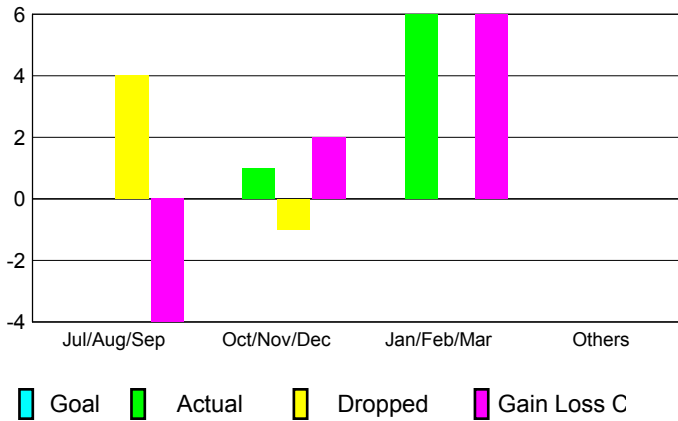

GMT: **PEI-JEN CHEN**

Location: **REP OF CHINA**

GMT CA: **5**

CLUBS

Month	New Club Goal	Actual New Clubs	Actual Dropped Clubs	Gain/Loss of Clubs
2012-2013				
Jul/Aug/Sep		0	4	-4
Oct/Nov/Dec		1	-1	2
Jan/Feb/Mar		6	0	6
Apr/May/Jun		0	0	0
Totals		7	3	4

Club Results 2012-2013
Goal, New, Dropped, Gain/Loss

YTD Status Quo Clubs 2012-2013

Status Quo Clubs Compared to Status Quo Members

Club Gain/Loss 2012-2013

MEMBERSHIP

Month	Net Memb Goal	Actual New Memb	Actual Dropped Memb	Gain/Loss of Memb
2012-2013				
Jul/Aug/Sep		296	70	226
Oct/Nov/Dec		292	43	249
Jan/Feb/Mar		317	4	313
Apr/May/Jun		608	372	236
Totals		1513	489	1024