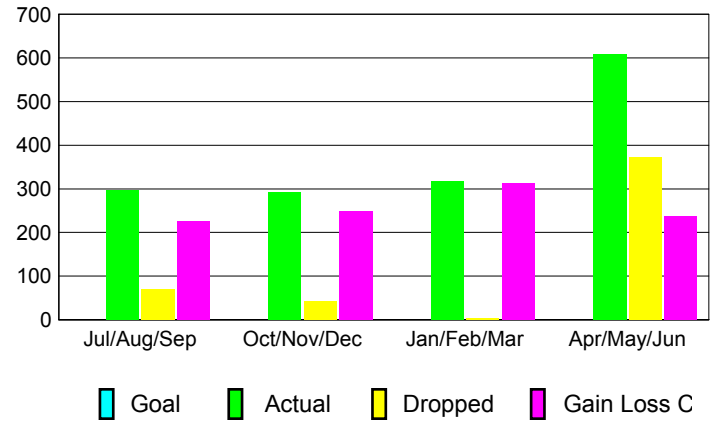

GMT: **PEI-JEN CHEN**

Location: **REP OF CHINA**

GMT CA: **5**

CLUBS

Month	New Club Goal	Actual New Clubs	Actual Dropped Clubs	Gain/Loss of Clubs
2012-2013				
Jul/Aug/Sep		0	4	-4
Oct/Nov/Dec		1	-1	2
Jan/Feb/Mar		6	0	6
Apr/May/Jun		0	0	0
Totals		7	3	4

Club Results 2012-2013
Goal, New, Dropped, Gain/Loss

YTD Status Quo Clubs 2012-2013

Status Quo Clubs Compared to Status Quo Members

Club Gain/Loss 2012-2013

MEMBERSHIP

Month	Net Memb Goal	Actual New Memb	Actual Dropped Memb	Gain/Loss of Memb
2012-2013				
Jul/Aug/Sep		296	70	226
Oct/Nov/Dec		292	43	249
Jan/Feb/Mar		317	4	313
Apr/May/Jun		608	372	236
Totals		1513	489	1024

Membership Results 2012-2013
Goal, New, Dropped, Gain/Loss

Gender Comparison 2012-2013

Membership Gain/Loss 2012-2013