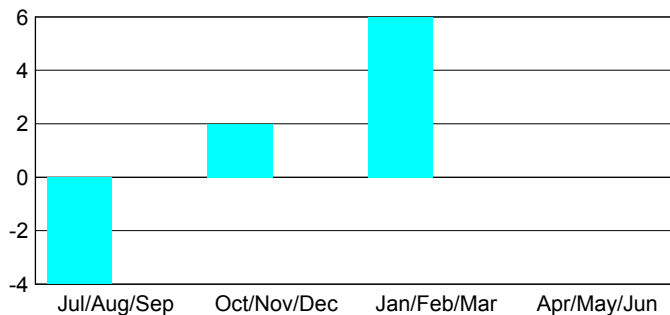

GMT: **PEI-JEN CHEN**

Location: **REP OF CHINA**

GMT CA: **5**

CLUBS

Month	New Club Goal	Actual New Clubs	Actual Dropped Clubs	Gain/Loss of Clubs
2012-2013				
Jul/Aug/Sep		0	4	-4
Oct/Nov/Dec		1	-1	2
Jan/Feb/Mar		6	0	6
Apr/May/Jun		0	0	0
Totals		7	3	4

Club Results 2012-2013
Goal, New, Dropped, Gain/Loss

YTD Status Quo Clubs 2012-2013

Status Quo Clubs Compared to Status Quo Members

Club Gain/Loss 2012-2013

MEMBERSHIP

Month	Net Memb Goal	Actual New Memb	Actual Dropped Memb	Gain/Loss of Memb
2012-2013				
Jul/Aug/Sep		296	70	226
Oct/Nov/Dec		292	43	249
Jan/Feb/Mar		317	4	313
Apr/May/Jun		608	372	236
Totals		1513	489	1024

Membership Results 2012-2013
Goal, New, Dropped, Gain/Loss

Gender Comparison 2012-2013

Membership Gain/Loss 2012-2013