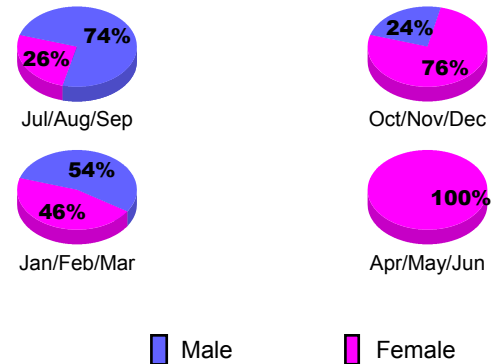

Club Results 2012-2013
Goal, New, Dropped, Gain/Loss

YTD Status Quo Clubs 2012-2013

Status Quo Clubs Compared to Status Quo Members

Club Gain/Loss 2012-2013

MEMBERSHIP

Month	Net Memb Goal	Actual New Memb	Actual Dropped Memb	Gain/Loss of Memb
2012-2013				
Jul/Aug/Sep		296	70	226
Oct/Nov/Dec		292	43	249
Jan/Feb/Mar		317	4	313
Apr/May/Jun		608	372	236
Totals		1513	489	1024

Membership Results 2012-2013
Goal, New, Dropped, Gain/Loss

Gender Comparison 2012-2013

Membership Gain/Loss 2012-2013